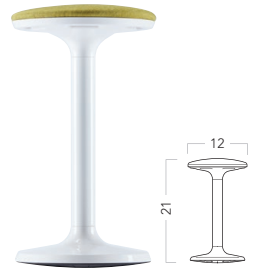

FUNCTIONALITY

FEATURES & BENEFITS

- Contoured rubber base provides intuitive rocking "mechanism"
- Embedded grab handles allow Dotti to move with you wherever you go
- At less than 8 lbs, it's easy to carry
- Small footprint maximizes head count
- Five heights to fit K-12 environments, colleges, and workplaces
- Two bleach-cleanable fabric patterns in a multitude of colors; Momentum Beeline and Cover Cloth

1 per carton
1.65 cu. ft.
9.20 lbs.
UPS

19" Stool

Shipping Information

1 per carton
1.82 cu. ft.
9.30 lbs.
UPS

21" Stool

Shipping Information

1 per carton
2.00 cu. ft.
9.40 lbs.
UPS