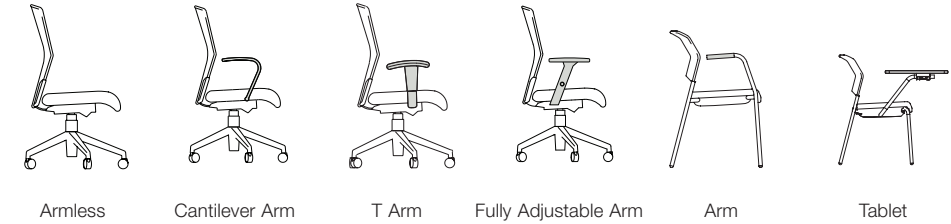

Styles

Dimensions

	Mid Back	Stool	Side Chair Stack	Side Stool Counter Height	Side Stool Bar Height
Overall Width	27"	27"	20½" (w/Arm 23¼")	20½" (w/Arm 23¼")	20½" (w/Arm 23¼")
Overall Height	36" - 41"	41½" - 51½"	32¾"	39"	45"
Overall Depth	26"	26"	23"	24½"	26½"
Arm Height (to floor)	25¼" - 31"	30¼" - 35¼"	27¼"	33¾"	39¾"
Seat Depth	18½"	18½"	18"	18"	18"
Seat Width	19½"	19½"	18½"	18½"	18½"
Seat Height	16" - 21"	20½" - 30½"	17¾"	24"	30"
Back Width	20¼"	20¼"	18¾"	18¾"	18¾"
Back Height	21"	21"	15½"	15½"	15½"

Product Shown

Cover:

Bluebird Harter Mesh, Textus Mica Bluebird, Cantilever Arm, Silver Stool Frame.
Chartreuse Harter Mesh, Textus Mica Chartreuse, Silver Frame.
Pewter Harter Mesh, Spinneybeck Volo Flint Leather, Cantilever Arm, Black Swivel Base.
Orange Harter Mesh, Textus Mica Primary Orange, Black Swivel Stool Base.

Inside:

White Harter Mesh, Spinneybeck Verona White Leather, Cantilever Arm, Silver Swivel Base.
Chartreuse Harter Mesh, Textus Mica Chartreuse, Silver Frame.
Elephant Harter Mesh, Textus Mica Elephant, Silver Frame.
Bluebird Harter Mesh, Textus Mica Bluebird, Silver Frame.
White Harter Mesh, Spinneybeck Verona White Leather, Cantilever Arm, Silver Swivel Stool Base.
Pewter Harter Mesh, Spinneybeck Volo Flint Leather, Cantilever Arm, Black Swivel Base.
White Harter Mesh, Spinneybeck Verona White Leather, Cantilever Arm, Silver Stool Frame.
Orange Harter Mesh, Textus Mica Primary Orange, Black Swivel Stool Base.