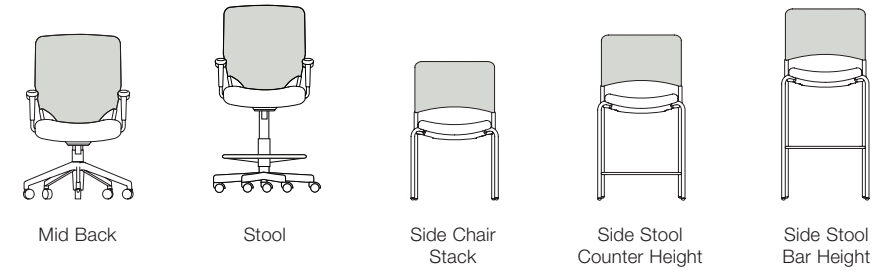

# Anthro® KB

The Anthro Knit Back brings a wide range of features and function to any space, while providing contoured support for the user's back through our ergonomically advanced membrane. And now with the addition of the side chair, the Anthro KB family gives unparalleled mobility and choice to today's dynamic workscape in corporate space, office niches, and team activity settings.

## Sizes

## Dimensions

	Mid Back	Stool	Side Chair Stack	Side Stool Counter Height	Side Stool Bar Height
Overall Width	27"	27"	20½" (w/Arm 23¼")	20½" (w/Arm 23¼")	20½" (w/Arm 23¼")
Overall Height	36" - 41"	41½" - 51½"	32¾"	39"	45"
Overall Depth	26"	26"	23"	24½"	26½"
Arm Height (to floor)	25¼" - 31"	30¼" - 35¼"	27¼"	33¾"	39¾"
Seat Depth	18½"	18½"	18"	18"	18"
Seat Width	19½"	19½"	18½"	18½"	18½"
Seat Height	16" - 21"	20½" - 30½"	17¾"	24"	30"
Back Width	20¼"	20¼"	18¾"	18¾"	18¾"
Back Height	21"	21"	15½"	15½"	15½"