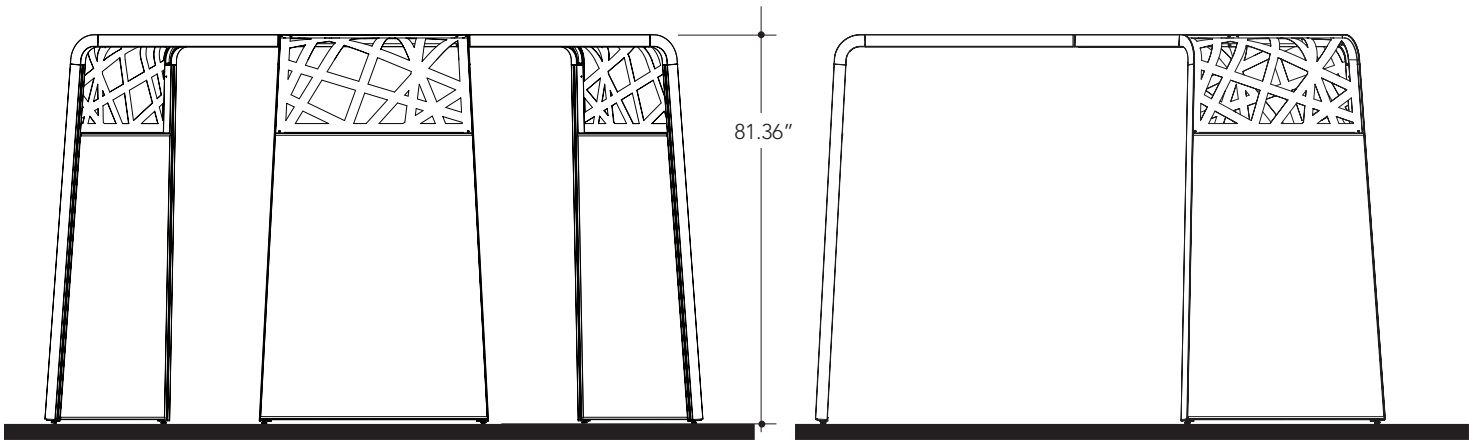

Plan View

Front View

Side View

Modification

Product
Nemo Trellis

Need
Meeting area

Solution
Developed an open meeting space for quick, non-private meetings

Reference
S114612