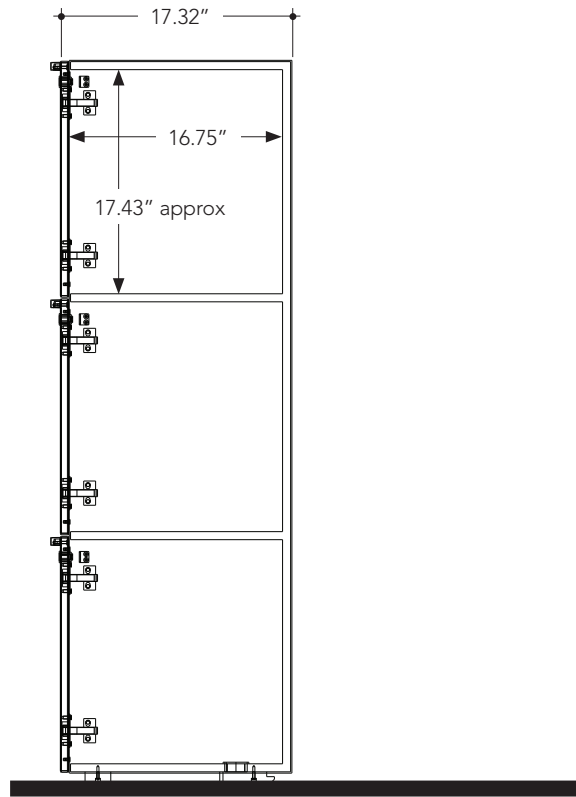

Plan View

Front View

Inside Side View

Modification

Product

Audrey Storage

Need

Lockers

Solution

Developed cabinet solution do be used as built-in or stand alone lockers.

Overall: 17" x 54"

Individual Locker:

17"x17"

Reference

S113680