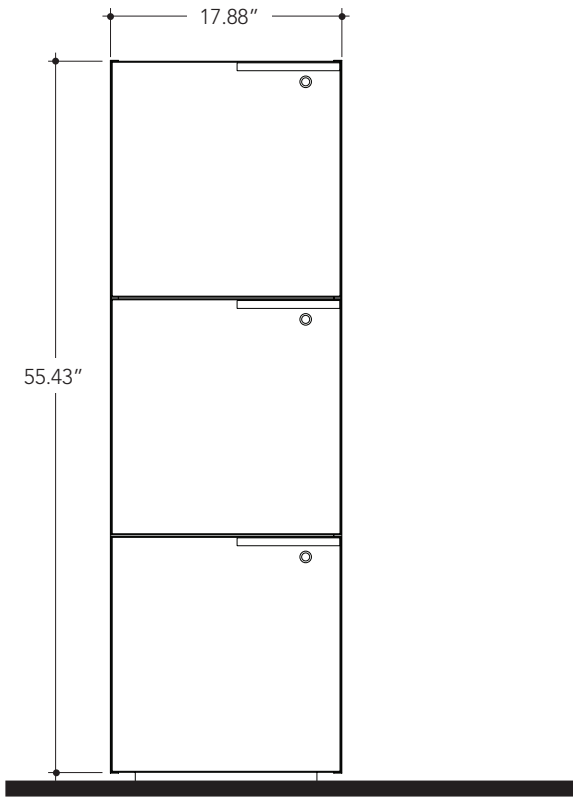

Plan View

Front View

Inside Side View

Modification

Product

Audrey Storage

Need

Lockers

Solution

Developed cabinet solution do be used as built-in or stand alone lockers.

Overall: 17" x 54"

Individual Locker:

17"x17"

Reference

S113680