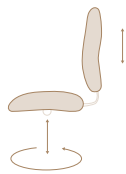

BAILEY

A generous dose of comfort and support at a price you can smile about. Four control options allow you to customize, while an internal back height adjustment is standard.

FUNCTIONALITY

Synchro-Tilt (SY)

- Pneumatic seat height
- Seat and back tilt in a 2:1 synchronous movement
- Multiple position variable tilt lock
- Tilt tension adjustment
- Touchlift back height adjustment

Simple Task (SP)

- Pneumatic seat height
- Touchlift® back height adjustment

Swivel-Tilt (ST)

- Pneumatic seat height
- Seat and back tilt as a unit
- Tilt tension adjustment
- Upright tilt lock
- Touchlift® back height adjustment

Multi-Function (MU)

- Pneumatic seat height
- Seat and back angle adjustment
- Seat and back tilt as a unit
- Forward seat tilt with lockout
- Tilt tension adjustment
- Touchlift® back height adjustment