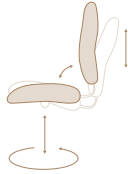

BAILEY

A generous dose of comfort and support at a price you can smile about. Four control options allow you to customize, while an internal back height adjustment is standard.

FUNCTIONALITY

Synchro-Tilt (SY)

- Pneumatic seat height
- Seat and back tilt in a 2:1 synchronous movement
- Multiple position variable tilt lock
- Tilt tension adjustment
- Touchlift back height adjustment

Simple Task (SP)

- Pneumatic seat height
- Touchlift® back height adjustment

Swivel-Tilt (ST)

- Pneumatic seat height
- Seat and back tilt as a unit
- Tilt tension adjustment
- Upright tilt lock
- Touchlift® back height adjustment

Multi-Function (MU)

- Pneumatic seat height
- Seat and back angle adjustment
- Seat and back tilt as a unit
- Forward seat tilt with lockout
- Tilt tension adjustment
- Touchlift® back height adjustment