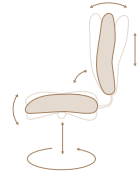

BAILEY

A generous dose of comfort and support at a price you can smile about. Four control options allow you to customize, while an internal back height adjustment is standard.

FUNCTIONALITY

Synchro-Tilt (SY)

- Pneumatic seat height
- Seat and back tilt in a 2:1 synchronous movement
- Multiple position variable tilt lock
- Tilt tension adjustment
- Touchlift back height adjustment

Simple Task (SP)

- Pneumatic seat height
- Touchlift® back height adjustment

Swivel-Tilt (ST)

- Pneumatic seat height
- Seat and back tilt as a unit
- Tilt tension adjustment
- Upright tilt lock
- Touchlift® back height adjustment

Multi-Function (MU)

- Pneumatic seat height
- Seat and back angle adjustment
- Seat and back tilt as a unit
- Forward seat tilt with lockout
- Tilt tension adjustment
- Touchlift® back height adjustment