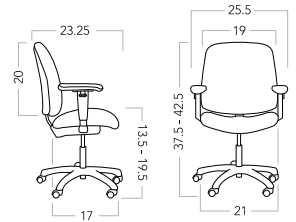

Example:

1. MODEL/SIZE	2. UPHOLSTERY	3. ARMS	4. BASE TYPE	5. CASTER/GLIDE	6. AVAILABLE OPTIONS
BAI001SY	MOMENTUM/ORIGIN POPPY	WP01	NZ	DCB	XS

BAILEY

Full Back

Model Number	Textile Grade 1/COM/COL	2	3	4	5	6
BAI001SY Synchro-Tilt	\$650	\$712	\$774	\$835	\$897	\$959
BAI001ST Swivel-Tilt	\$528	\$590	\$652	\$713	\$775	\$837
BAI001SP Simple-Task	\$472	\$534	\$596	\$657	\$719	\$781
BAI001MU Multi-Function	\$621	\$683	\$745	\$806	\$868	\$930

Com Requirements

1 chair / 1.75 yds.
1 chair / 2.25 yds. LU

Shipping Information

KD / 1 per carton
11.33 cu. ft.
49.5 lbs.
UPS

Full Back Plush Seat

Model Number	Textile Grade 1/COM/COL	2	3	4	5	6
BAI002SY Synchro-Tilt	\$668	\$730	\$792	\$853	\$915	\$977
BAI002ST Swivel-Tilt	\$545	\$607	\$669	\$730	\$792	\$854
BAI002SP Simple-Task	\$491	\$553	\$615	\$676	\$738	\$800
BAI002MU Multi-Function	\$639	\$701	\$763	\$824	\$886	\$948

Com Requirements

1 chair / 1.75 yds.
1 chair / 2.25 yds. LU

Shipping Information

KD / 1 per carton
11.33 cu. ft.
49.5 lbs.
UPS

Bailey Full Back, 1947 stool option,
upholstery in Momentum Vox Snap