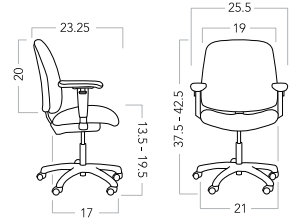

6. AVAILABLE OPTIONS

- LU** Upholstered outerback
 - Grade 1 – 2 +\$67
 - Grade 3 – 4 +\$155
 - Grade 5 – 6 +\$241
- CAL** Cal TB133 +\$134
- XS** Seat Slider (not available with stool height chairs) +\$56
(available only on SY and MU)
- CH** Counter Height Stool +\$85
Seat Height +19" – 27.5"
- 1947** Extended Height Stool +\$109
Seat Height +23" – 33"
- SB** Set-Up Boxed +\$67

Example:

1. MODEL/SIZE	2. UPHOLSTERY	3. ARMS	4. BASE TYPE	5. CASTER/GLIDE	6. AVAILABLE OPTIONS
BAI001SY	MOMENTUM/ORIGIN POPPY	WP01	NZ	DCB	XS

BAILEY

Full Back

Model Number	Textile Grade 1/COM/COL	2	3	4	5	6
BAI001SY Synchro-Tilt	\$650	\$712	\$774	\$835	\$897	\$959
BAI001ST Swivel-Tilt	\$528	\$590	\$652	\$713	\$775	\$837
BAI001SP Simple-Task	\$472	\$534	\$596	\$657	\$719	\$781
BAI001MU Multi-Function	\$621	\$683	\$745	\$806	\$868	\$930

Com Requirements

1 chair / 1.75 yds.
1 chair / 2.25 yds. LU

Shipping Information

KD / 1 per carton
11.33 cu. ft.
49.5 lbs.
UPS

Full Back Plush Seat

Model Number	Textile Grade 1/COM/COL	2	3	4	5	6
BAI002SY Synchro-Tilt	\$668	\$730	\$792	\$853	\$915	\$977
BAI002ST Swivel-Tilt	\$545	\$607	\$669	\$730	\$792	\$854
BAI002SP Simple-Task	\$491	\$553	\$615	\$676	\$738	\$800
BAI002MU Multi-Function	\$639	\$701	\$763	\$824	\$886	\$948