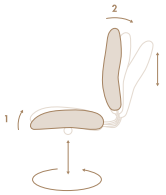

BAILEY

A generous dose of comfort and support at a price you can smile about. Four control options allow you to customize, while an internal back height adjustment is standard.

FUNCTIONALITY

Synchro-Tilt (SY)

- Pneumatic seat height
- Seat and back tilt in a 2:1 synchronous movement
- Multiple position variable tilt lock
- Tilt tension adjustment
- Touchlift back height adjustment

Simple Task (SP)

- Pneumatic seat height
- Touchlift® back height adjustment

Swivel-Tilt (ST)

- Pneumatic seat height
- Seat and back tilt as a unit
- Tilt tension adjustment
- Upright tilt lock
- Touchlift® back height adjustment

Multi-Function (MU)

- Pneumatic seat height
- Seat and back angle adjustment
- Seat and back tilt as a unit
- Forward seat tilt with lockout
- Tilt tension adjustment
- Touchlift® back height adjustment