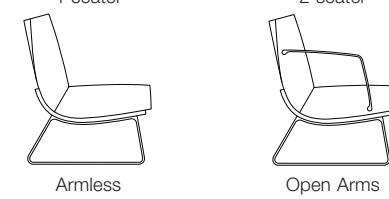

Truman™ Lounge, Bench and Table

Design by Joe Ricchio and Matt Duncan

Truman Lounge, Bench and Table

Lounge
Front View

Side View

Bench
Front View

Side View

Table
Front/Side View

Dimensions

	Lounge 1 Seater	Lounge 2 Seater	Lounge 3 Seater	Bench 2024	Bench 2048	Bench 2072	Table 1923	Table 1948
Overall Width	24/27"	48/51"	72/75"	24"	48"	72"	22½"	46½"
Overall Height	33¼"	33¼"	33¼"	17"	17"	17"	15"	15"
Overall Depth	27½"	27½"	27½"	20"	20"	20"	19"	19"
Seat Depth	18½"	18½"	18½"	—	—	—	—	—
Seat Width	24"	48"	72"	—	—	—	—	—
Seat Height	17"	17"	17"	—	—	—	—	—