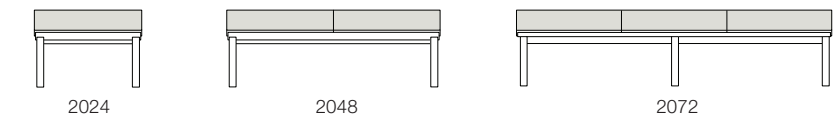

Truman™ Lounge, Bench and Table

Design by Joe Ricchio and Matt Duncan

Truman Lounge, Bench and Table

Lounge
Front View

Side View

Bench
Front View

Side View

Table
Front/Side View

Dimensions

	Lounge 1 Seater	Lounge 2 Seater	Lounge 3 Seater	Bench 2024	Bench 2048	Bench 2072	Table 1923	Table 1948
Overall Width	24/27"	48/51"	72/75"	24"	48"	72"	22½"	46½"
Overall Height	33¼"	33¼"	33¼"	17"	17"	17"	15"	15"
Overall Depth	27½"	27½"	27½"	20"	20"	20"	19"	19"
Seat Depth	18½"	18½"	18½"	—	—	—	—	—
Seat Width	24"	48"	72"	—	—	—	—	—
Seat Height	17"	17"	17"	—	—	—	—	—