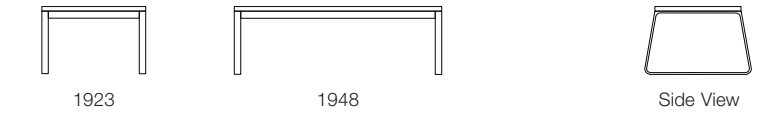

Truman™ Lounge, Bench and Table

Design by Joe Ricchio and Matt Duncan

Truman Lounge, Bench and Table

Lounge
Front View

Side View

Bench
Front View

Side View

Table
Front/Side View

Dimensions

	Lounge 1 Seater	Lounge 2 Seater	Lounge 3 Seater	Bench 2024	Bench 2048	Bench 2072	Table 1923	Table 1948
Overall Width	24/27"	48/51"	72/75"	24"	48"	72"	22½"	46½"
Overall Height	33¼"	33¼"	33¼"	17"	17"	17"	15"	15"
Overall Depth	27½"	27½"	27½"	20"	20"	20"	19"	19"
Seat Depth	18½"	18½"	18½"	—	—	—	—	—
Seat Width	24"	48"	72"	—	—	—	—	—
Seat Height	17"	17"	17"	—	—	—	—	—