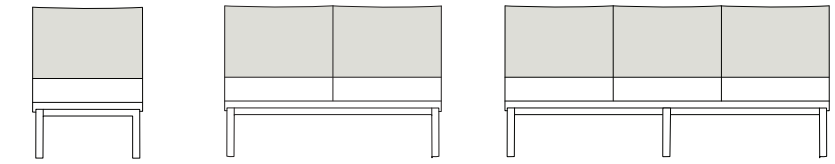

Truman Lounge, Bench and Table

Top 1 Seater Lounge, Momentum Soma Cityscape, Cherry Veneer Platform; Center 1 Seater Lounge Armless, Ultrafabrics Brisa White, Black Painted Platform; 1923 Table, 3form Chroma Ghost Bottom 1923 Table, 3form Chroma Ghost

Truman™ Lounge, Bench and Table

Design by Joe Ricchio and Matt Duncan

Truman Lounge, Bench and Table

Lounge
Front View

Side View

Bench
Front View

Side View

Table
Front/Side View

Dimensions

	Lounge 1 Seater	Lounge 2 Seater	Lounge 3 Seater	Bench 2024	Bench 2048	Bench 2072	Table 1923	Table 1948
Overall Width	24/27"	48/51"	72/75"	24"	48"	72"	22½"	46½"
Overall Height	33¼"	33¼"	33¼"	17"	17"	17"	15"	15"
Overall Depth	27½"	27½"	27½"	20"	20"	20"	19"	19"
Seat Depth	18½"	18½"	18½"	—	—	—	—	—
Seat Width	24"	48"	72"	—	—	—	—	—
Seat Height	17"	17"	17"	—	—	—	—	—

Top 3 Seater Lounge, Open Arms, Ultrafabrics Brisa Sage, Cherry Veneer Platform; 1923 Table, 3form Chroma Ghost Middle 1 Seater Lounge, Open Arms, Momentum Soma Cityscape, Cherry Veneer Platform; 1923 Table, Cherry Veneer Bottom 2072 Bench, Ultrafabrics Brisa Sage, Cherry Veneer Platform; Penny Table, Rectangle, Oyster Urethane Edge, Dover White Laminate