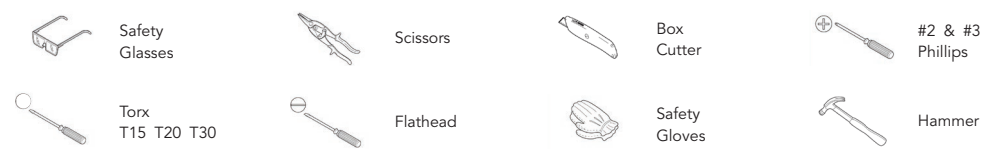

Recommended Tools

17237 Van Wagoner Rd
Spring Lake, MI 49456

info@izzyplus.com
www.izzyplus.com