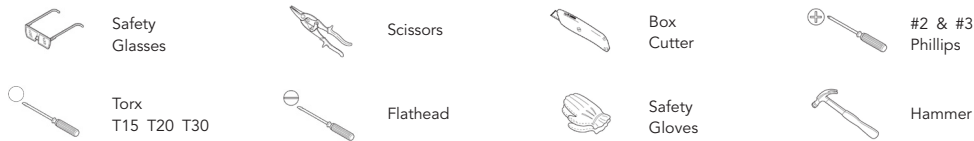

Recommended Tools

izzy+
17237 Van Wagoner Rd
Spring Lake, MI 49456
info@izzyplus.com
www.izzyplus.com