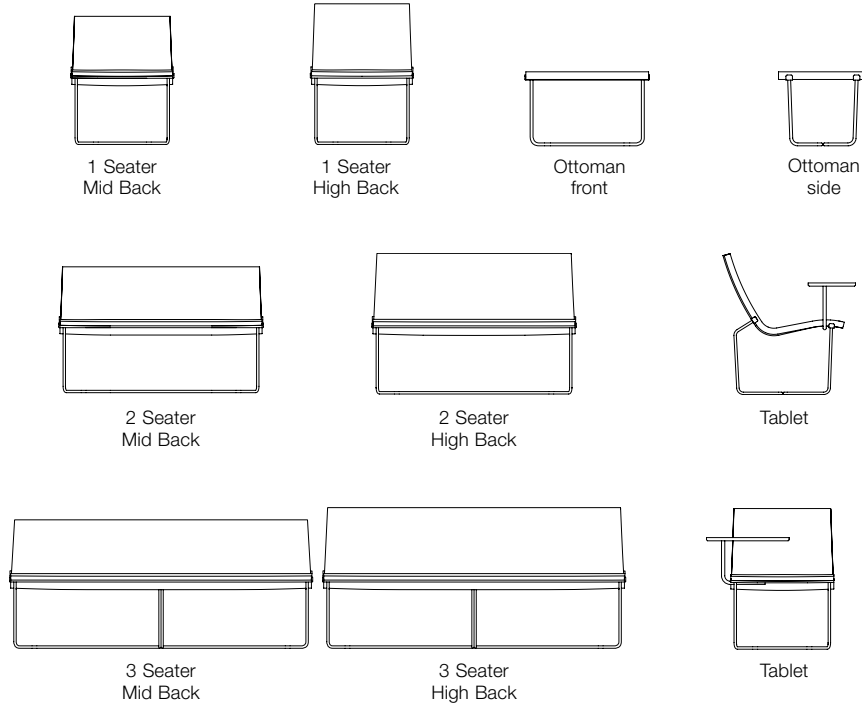

Relax

Harter Forum Collection: Three Seater

Design by Timothy deFiebre

harter [♥]

The Forum Collection refines a product group from Harter's past. Updated and expanded by furniture designer Timothy deFiebre, the new Forum Collection includes lounges, settees, benches and tables—purist and modern furniture to meet the ever-changing requirements of today's work-life experience. Forum is New Officing at its best.

Sizes

Dimensions

	1 Seater Mid Back	1 Seater High Back	2 Seater Mid Back	2 Seater High Back	3 Seater Mid Back	3 Seater High Back	Ottoman
Overall Width	24 $\frac{3}{8}$ "	24 $\frac{3}{8}$ "	48 $\frac{3}{8}$ "	48 $\frac{3}{8}$ "	72 $\frac{3}{8}$ "	72 $\frac{3}{8}$ "	24 $\frac{3}{8}$ "
Overall Height	27 $\frac{1}{4}$ "	31 $\frac{1}{4}$ "	27 $\frac{1}{4}$ "	31 $\frac{1}{4}$ "	27 $\frac{1}{4}$ "	31 $\frac{1}{4}$ "	15
Overall Depth	27 $\frac{1}{4}$ "	27 $\frac{1}{4}$ "	27 $\frac{1}{4}$ "	27 $\frac{1}{4}$ "	27 $\frac{1}{4}$ "	27 $\frac{1}{4}$ "	17 $\frac{1}{4}$ "
Seat Depth	20"	20"	20"	20"	20"	20"	
Seat Width	24"	24"	48"	48"	72"	72"	
Seat Height	17"	17"	17"	17"	17"	17"	

Product Shown

**Cover:**  
Textus Mica Chartreuse, Low Back, Mirror Finish Base.

**Inside:**  
Unika Vaev Monaco Stripe Seaside, High Back, Mirror Finish Base.  
Harter Vision Crepe Eventide, Low Back, Mirror Finish Base.  
Harter Vision Crepe Eventide, Low Back, Mirror Finish Base.  
White Glass Table, 20x20, Mirror Finish Base