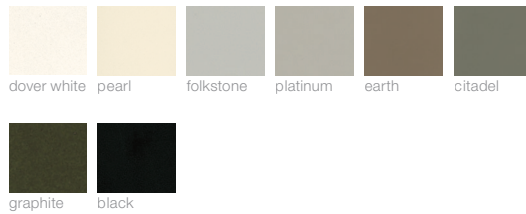

**EDGE DETAIL**

2MM edgeband

**LAMINATES**

**CORE SOLIDS**

**CLASSIC PATTERNS**

**CLASSIC WOOD GRAINS**

**EVOLVING WOOD GRAINS**

**EDGES**

**2MM EDGE BAND - CORE SOLIDS**

**2MM EDGE BAND - CLASSIC WOOD GRAINS**

**FRAME FINISHES**

**BENCH UPHOLSTERY**

**MOMENTUM HUE**

NOTE: Direction of wood grains and veneers will apply to product lengthwise.