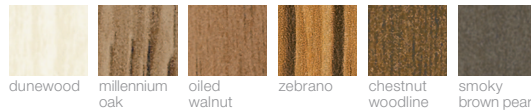

**EDGE DETAIL**

2MM edgeband

**LAMINATES**

**CORE SOLIDS**

**CLASSIC PATTERNS**

**CLASSIC WOOD GRAINS**

**EVOLVING WOOD GRAINS**

**EDGES**

**2MM EDGE BAND - CORE SOLIDS**

**2MM EDGE BAND - CLASSIC WOOD GRAINS**

**FRAME FINISHES**

**BENCH UPHOLSTERY**

**MOMENTUM HUE**

NOTE: Direction of wood grains and veneers will apply to product lengthwise.